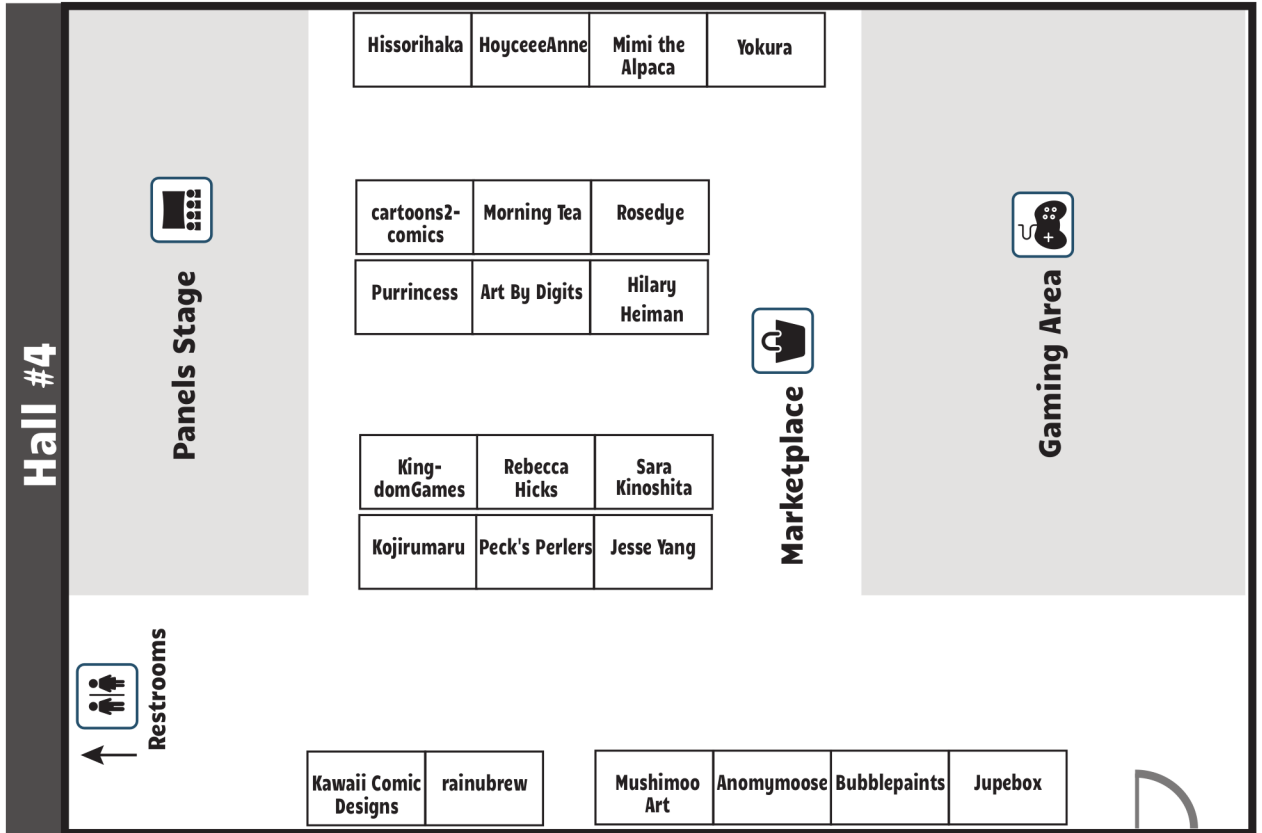

Venue Map

Schedule

	Hall 1	Patio	Hall 4	
	Main Stage		Panels	Gaming Area / Tournaments
11:00AM	Opening Ceremonies 11:00-11:30			
:30	Anime Jeopardy			
12:00PM	11:30-12:30			
:30	Wheel of Fandom	BBQ Lunch 12:30-4:00	DIY Workshop: Sew with Me 101 1:00-2:00	Mario Kart 8 Tournament 12:00-2:00
1:00PM	12:30-1:30			
:30	Fan Art Competition		The Shogunate Performance 2:00-3:00	Casual Video Gaming 11:00-8:00
2:00PM	1:30-2:30		How to Get Started on the Indie Comic Zine Circuit 3:00-4:00	
:30	Allegra Clark/FLCL Progressive Q&A		3D Printing for Cosplay 4:00-5:00	Super Smash Bros Wii U Tournament 2:30-5:00
3:00PM	2:30-4:00		How to Make Comic Zines 5:00-6:00	
4:00PM	Anime Charity Dating Auction	Free autograph signing with Allegra Clark from FLCL/ Progressive in Hall 1! 4:00-5:00		Dragon Ball Fighter Z 5:30-8:00
:30	4:00-5:30			
5:00PM	Cosplay Contest		How to Break into Acting 6:30-7:30	
:30	5:30-7:00			
7:00PM	Closing Ceremonies			
:30	7:00-8:00			

August 19th 2018 Newark Pavilion

Main Entrance

KIN-YOBI 金曜日大会

Restrooms (with icon)

Registration

Main Entrance