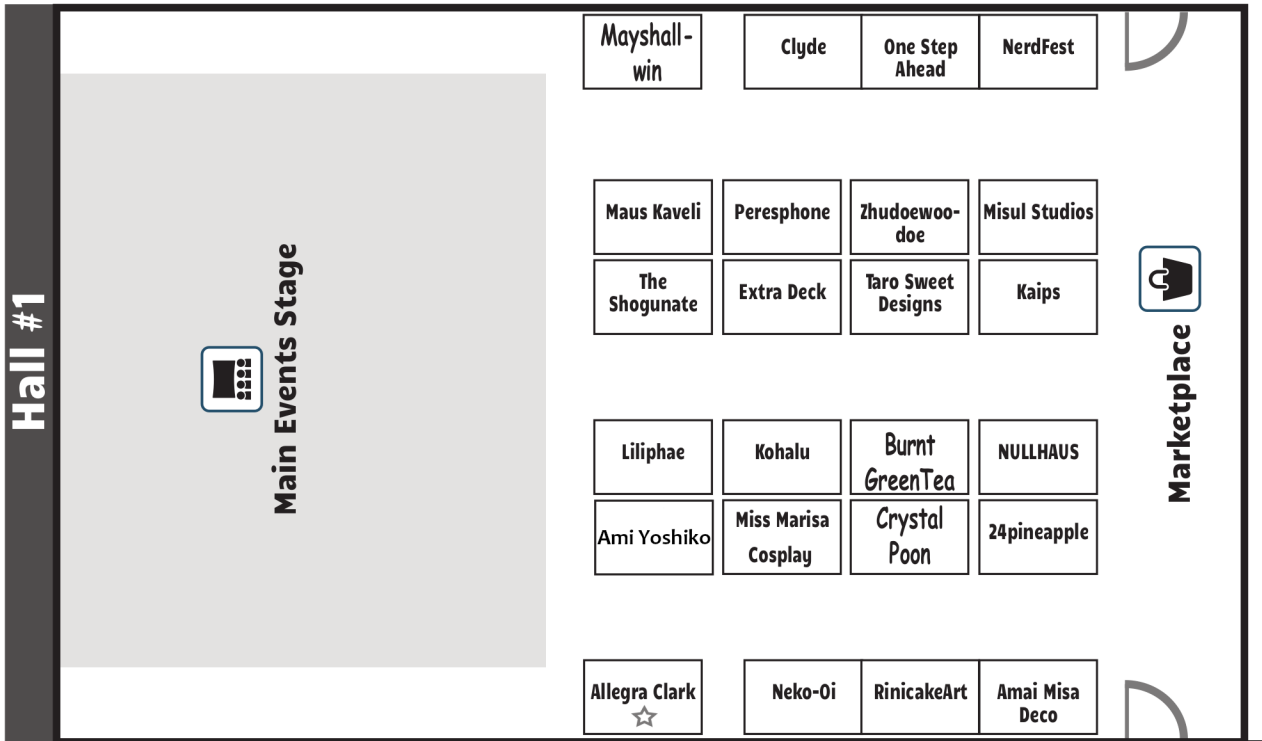

Venue Map

Schedule

	Hall 1	Patio	Hall 4	
	Main Stage		Panels	Gaming Area / Tournaments
11:00AM	Opening Ceremonies 11:00-11:30			
:30	Anime Jeopardy			
12:00PM	11:30-12:30			
:30	Wheel of Fandom	BBQ Lunch 12:30-4:00	DIY Workshop: Sew with Me 101 1:00-2:00	Mario Kart 8 Tournament 12:00-2:00
1:00PM	12:30-1:30			
:30	Fan Art Competition		The Shogunate Performance 2:00-3:00	Casual Video Gaming 11:00-8:00
2:00PM	1:30-2:30		How to Get Started on the Indie Comic Zine Circuit 3:00-4:00	
:30	Allegra Clark/FLCL Progressive Q&A		3D Printing for Cosplay 4:00-5:00	Super Smash Bros Wii U Tournament 2:30-5:00
3:00PM	2:30-4:00		How to Make Comic Zines 5:00-6:00	
4:00PM	Anime Charity Dating Auction	Free autograph signing with Allegra Clark from FLCL/ Progressive in Hall 1! 4:00-5:00		Dragon Ball Fighter Z 5:30-8:00
:30	4:00-5:30			
5:00PM	Cosplay Contest		How to Break into Acting 6:30-7:30	
:30	5:30-7:00			
7:00PM	Closing Ceremonies			
:30	7:00-8:00			

August 19th 2018 Newark Pavilion

Main Entrance

KIN-YOBI 金曜日大会

Restrooms (with icon)

Registration

Main Entrance