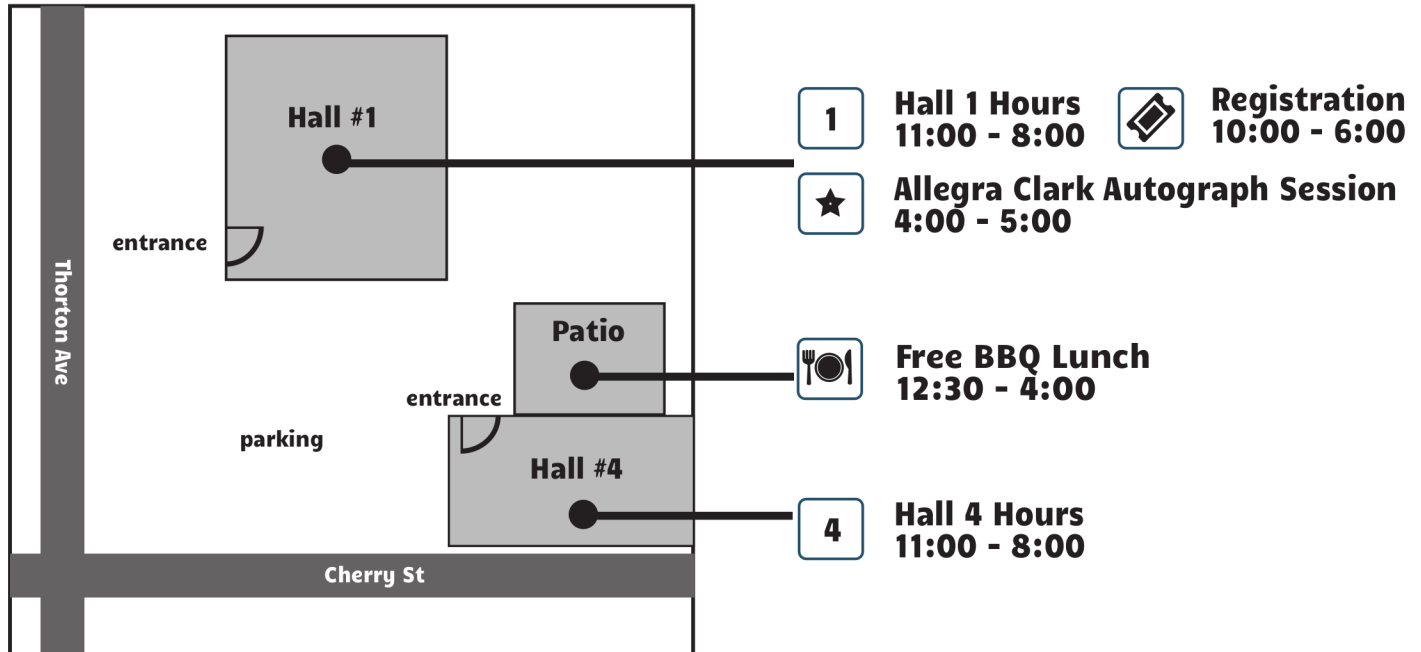

Venue Map

Schedule

	Hall 1	Patio	Hall 4	
	Main Stage		Panels	Gaming Area / Tournaments
11:00AM	Opening Ceremonies 11:00-11:30			
:30	Anime Jeopardy			
12:00PM	11:30-12:30			
:30	Wheel of Fandom	BBQ Lunch 12:30-4:00	DIY Workshop: Sew with Me 101 1:00-2:00	Mario Kart 8 Tournament 12:00-2:00
1:00PM	12:30-1:30			
:30	Fan Art Competition		The Shogunate Performance 2:00-3:00	Casual Video Gaming 11:00-8:00
2:00PM	1:30-2:30		How to Get Started on the Indie Comic Zine Circuit 3:00-4:00	
:30	Allegra Clark/FLCL Progressive Q&A		3D Printing for Cosplay 4:00-5:00	Super Smash Bros Wii U Tournament 2:30-5:00
3:00PM	2:30-4:00		How to Make Comic Zines 5:00-6:00	
4:00PM	Anime Charity Dating Auction	Free autograph signing with Allegra Clark from FLCL/ Progressive in Hall 1! 4:00-5:00		Dragon Ball Fighter Z 5:30-8:00
:30	4:00-5:30			
5:00PM	Cosplay Contest		How to Break into Acting 6:30-7:30	
:30	5:30-7:00			
7:00PM	Closing Ceremonies			
:30	7:00-8:00			

August 19th 2018 Newark Pavilion

Main Entrance

KIN-YOBI 金曜日大会

Restrooms (with icon)

Registration

Main Entrance