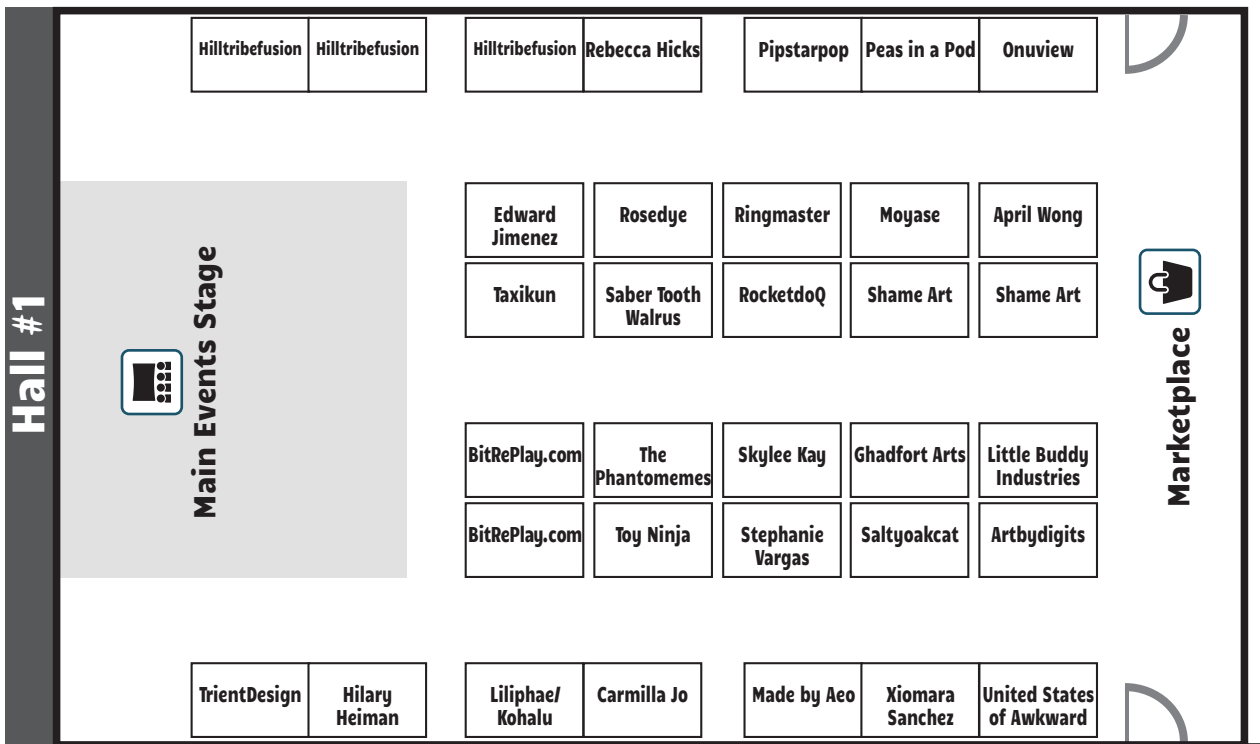

Venue Map

Schedule

	Hall 1	Patio	Hall 4		
	Main Stage		Panels	Gaming Area	Tournaments
11:00AM	Anime Jeopardy 11:00-12:00	Saber Combat Workshop 11:00-11:30	Dungeons & Dragons for Everyone 11:00-11:30	Casual Video Gaming 11:00-8:00	Mario Kart 8 Tournament 11:30-2:00
:30			Cosplay Wings 101 11:30-12:30		
12:00PM	Wheel of Fandom 12:00-1:00	BBQ Lunch 12:00-4:00	The Shogunate Performance 12:30-1:30		Super Smash Bros Wii U Tournament 2:30-5:00
:30					
1:00PM	Fan Art Competition 1:00-2:00				
:30			Asian Cooking Hacks 2:30-3:30		Tekken 7 Tournament 5:30-8:00
2:00PM	Fashion Show 2:00-4:00		Cosplay Sewing 101 3:30-4:30		
:30			The DesC: Content for the People 4:30-5:00		
3:00PM			How to Succeed on Youtube 5:00-6:00		
:30					
4:00PM	Karaoke 4:00-5:00		Intro to 3D Printing 6:30-7:30		
:30					
5:00PM	Cosplay Contest 5:00-6:30				
:30					
6:00PM	Charity Dating Auction 6:30-8:00				
:30					
7:00PM					
:30					

August 6th 2017 Newark Pavilion

Main Entrance

KIN-YOBI 金曜日大会

Restrooms

Registration

Main Entrance