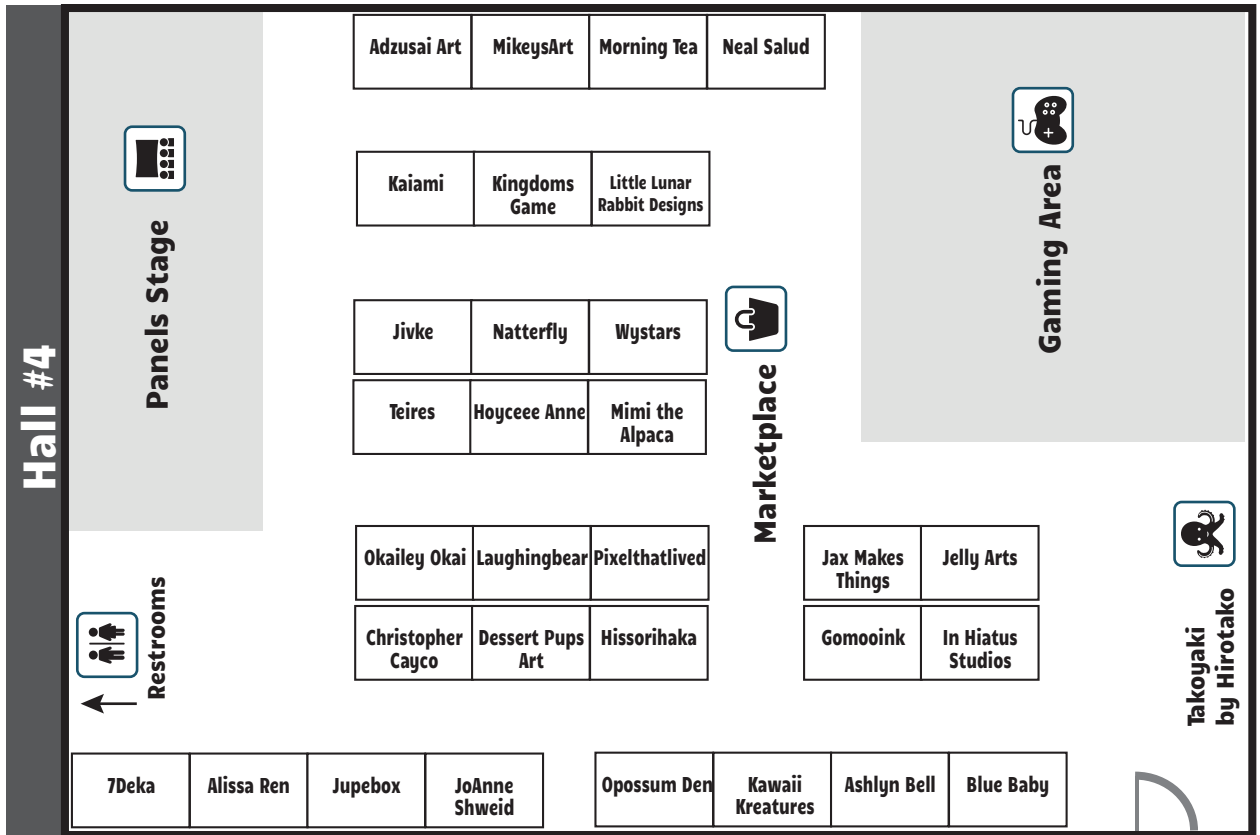

Venue Map

Schedule

	Hall 1	Patio	Hall 4		
	Main Stage		Panels	Gaming Area	Tournaments
11:00AM	Anime Jeopardy 11:00-12:00	Saber Combat Workshop 11:00-11:30	Dungeons & Dragons for Everyone 11:00-11:30	Casual Video Gaming 11:00-8:00	Mario Kart 8 Tournament 11:30-2:00
:30			Cosplay Wings 101 11:30-12:30		
12:00PM	Wheel of Fandom 12:00-1:00	BBQ Lunch 12:00-4:00	The Shogunate Performance 12:30-1:30		Super Smash Bros Wii U Tournament 2:30-5:00
:30					
1:00PM	Fan Art Competition 1:00-2:00				
:30			Asian Cooking Hacks 2:30-3:30		Tekken 7 Tournament 5:30-8:00
2:00PM	Fashion Show 2:00-4:00		Cosplay Sewing 101 3:30-4:30		
:30			The DesC: Content for the People 4:30-5:00		
3:00PM			How to Succeed on Youtube 5:00-6:00		
:30					
4:00PM	Karaoke 4:00-5:00		Intro to 3D Printing 6:30-7:30		
:30					
5:00PM	Cosplay Contest 5:00-6:30				
:30					
6:00PM	Charity Dating Auction 6:30-8:00				
:30					
7:00PM					
:30					

August 6th 2017 Newark Pavilion

Main Entrance

KIN-YOBI 金曜日大会

Restrooms

Registration

Main Entrance