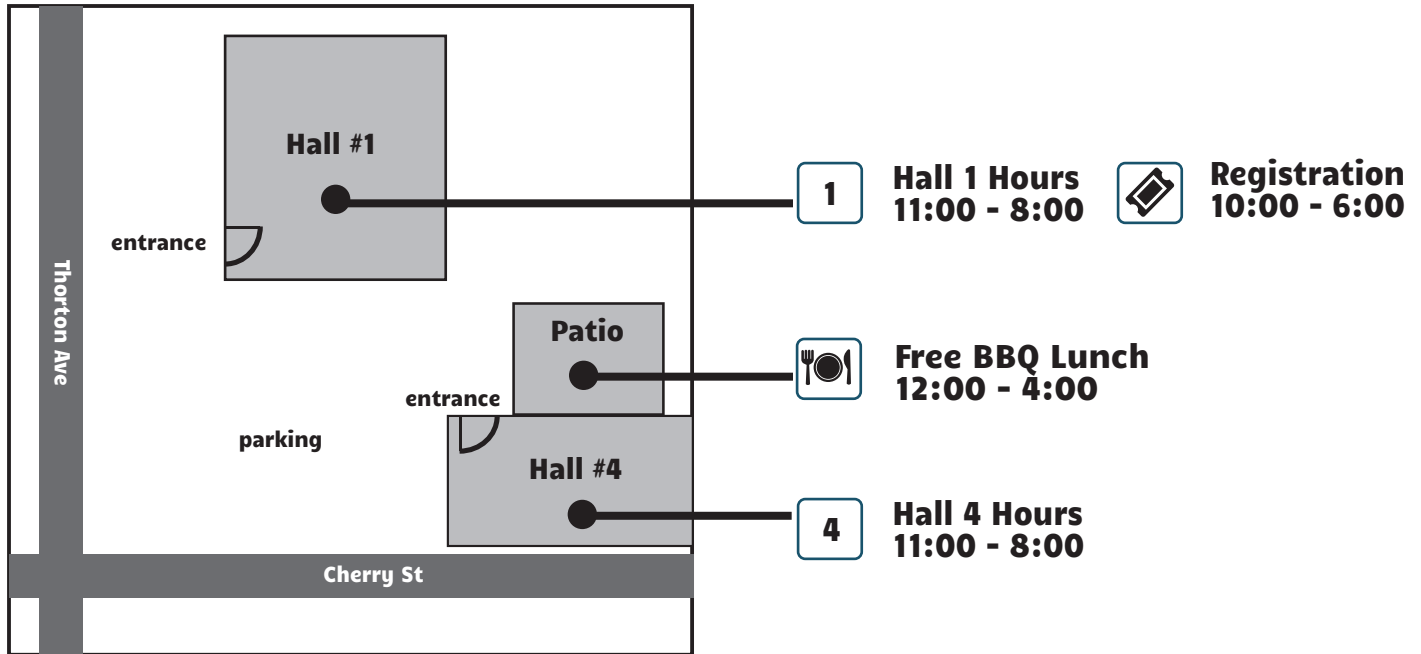

Venue Map

Schedule

	Hall 1	Patio	Hall 4		
	Main Stage		Panels	Gaming Area	Tournaments
11:00AM	Anime Jeopardy 11:00-12:00	Saber Combat Workshop 11:00-11:30	Dungeons & Dragons for Everyone 11:00-11:30	Casual Video Gaming 11:00-8:00	Mario Kart 8 Tournament 11:30-2:00
:30			Cosplay Wings 101 11:30-12:30		
12:00PM	Wheel of Fandom 12:00-1:00	BBQ Lunch 12:00-4:00	The Shogunate Performance 12:30-1:30		Super Smash Bros Wii U Tournament 2:30-5:00
:30					
1:00PM	Fan Art Competition 1:00-2:00				
:30			Asian Cooking Hacks 2:30-3:30		Tekken 7 Tournament 5:30-8:00
2:00PM	Fashion Show 2:00-4:00		Cosplay Sewing 101 3:30-4:30		
:30			The DesC: Content for the People 4:30-5:00		
3:00PM			How to Succeed on Youtube 5:00-6:00		
:30					
4:00PM	Karaoke 4:00-5:00		Intro to 3D Printing 6:30-7:30		
:30					
5:00PM	Cosplay Contest 5:00-6:30				
:30					
6:00PM	Charity Dating Auction 6:30-8:00				
:30					
7:00PM					
:30					

August 6th 2017 Newark Pavilion

Main Entrance

KIN-YOBI 金曜日大会

Restrooms

Registration

Main Entrance